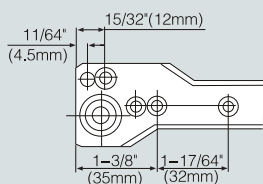

SH683/SH684 BOTTOM MOUNTED DRAWER SLIDE (SELF-CLOSING) 托底滑轨

- 颜色: 白色、杏色、啡色、黑色
- 厚度: 1.0mm
- 载重: 25kg
- 包装: U=20Sets N=25Sets
 M=25Pcs/Side P=100Pcs/Side
- Epoxy coated in white, almond, brown, black
- Thickness: 1.0mm
- Dynamic load capacity: 25kg
- Packaging: U=20Sets N=25Sets
 M=25Pcs/Side P=100Pcs/Side

注 Note: SH684

- 厚度: 1.2mm
- Thickness: 1.2mm

滑轨安装尺寸 Installation size

底装 Bottom mount

固定轨
离前端2mm处安装
Cabinet member mounted
2 mm for from front edge

滑轨安装孔尺寸 Hole pattern