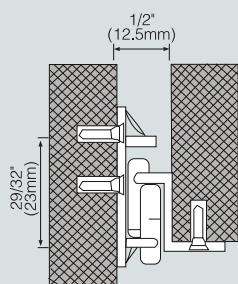

SH683/SH684 BOTTOM MOUNTED DRAWER SLIDE (SELF-CLOSING) 托底滑轨

- 颜色: 白色、杏色、啡色、黑色
- 厚度: 1.0mm
- 载重: 25kg
- 包装: U=20Sets N=25Sets
 M=25Pcs/Side P=100Pcs/Side
- Epoxy coated in white, almond, brown, black
- Thickness: 1.0mm
- Dynamic load capacity: 25kg
- Packaging: U=20Sets N=25Sets
 M=25Pcs/Side P=100Pcs/Side

注 Note: SH684

- 厚度: 1.2mm
- Thickness: 1.2mm

滑轨安装尺寸 Installation size

底装 Bottom mount

固定轨
离前端2mm处安装
Cabinet member mounted
2 mm for from front edge

滑轨安装孔尺寸 Hole pattern